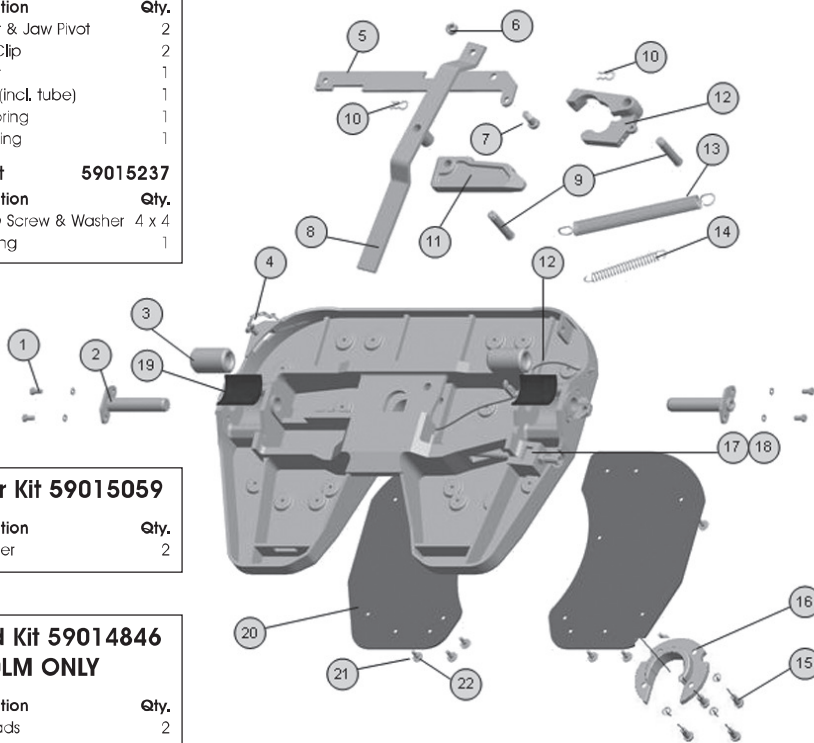

## 4.3 Spare Parts

### Repair Kit Cast 59013581

Item	Description	Qty.
<b>Locking Mech. Kit 59013687</b>		
9	Lockbar & Jaw Pivot	2
10	Spring Clip	2
11	Lockbar	1
12	Jaw Kit (incl. tube)	1
13	Main Spring	1
14	Jaw Spring	1

Item	Description	Qty.
<b>Wear Ring Kit 59015237</b>		
15	M12 HD Screw & Washer 4 x 4	4
16	Wear Ring	1

### Arch Liner Kit 59015059

Item	Description	Qty.
19	Arch Liner	2

### Wear Pad Kit 59014846 300LM ONLY

Item	Description	Qty.
20	Wear Pads	2
21	Bolts	16
22	Spring Washer	16